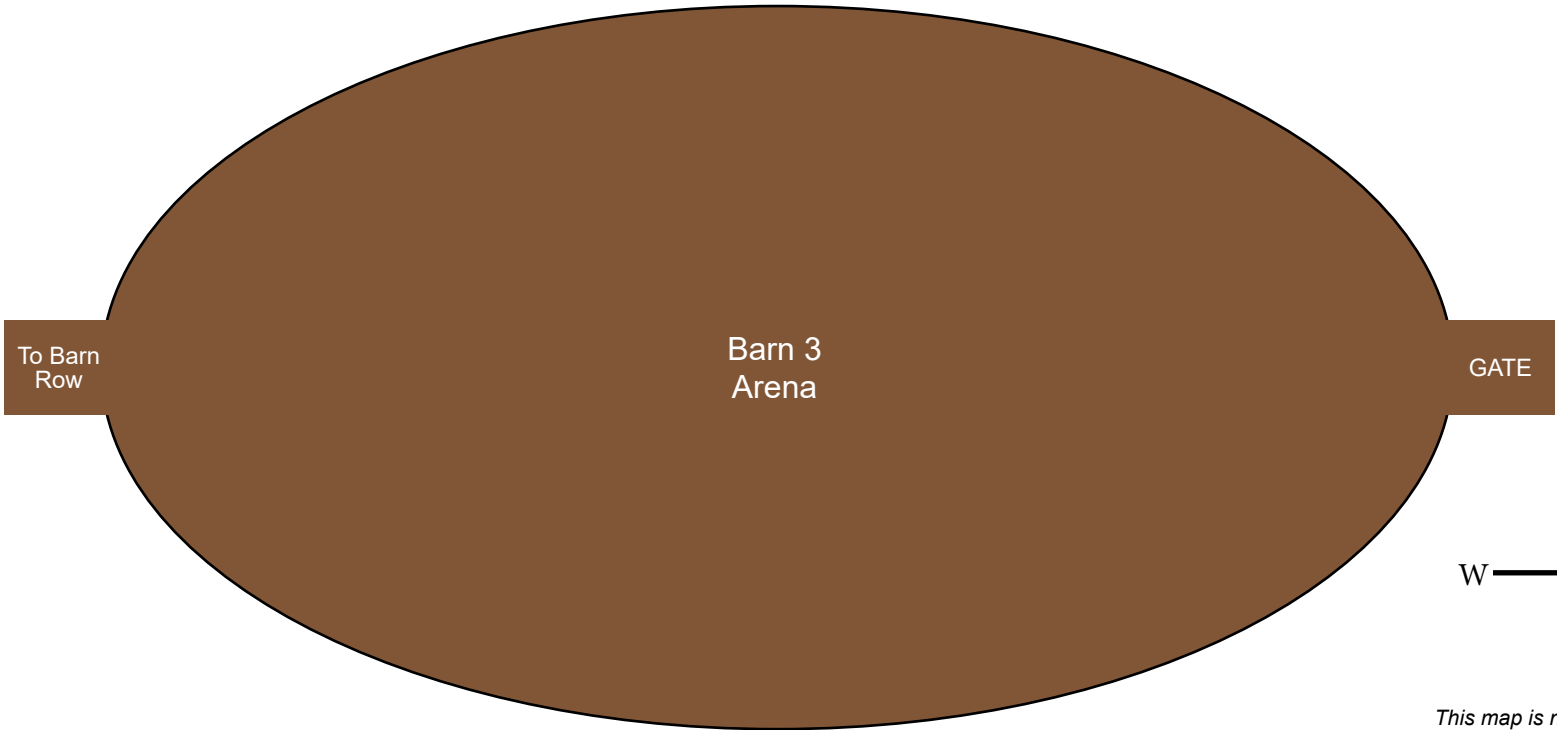

2023 NRHA Futurity BARN 3 VENDOR MAP

Bemer Group

Premier Equine Veterinary Services

Bur Oak Equine Sports Medicine & Lameness

100X Shows

Catering / Serving Area

Arcese

To Barn Row

Barn 3 Arena

GATE

To Cafe

Sale Barn

This map is not drawn to scale and is intended for vendor location purposes only.

To Cafe

To Superbarn

Silver Spurs Equine	Express Pony Ranch	First Choice OKC	JW Brooks Custom Hats
NRHA Testing Stalls		CS Custom Silver	JH Custom Leather