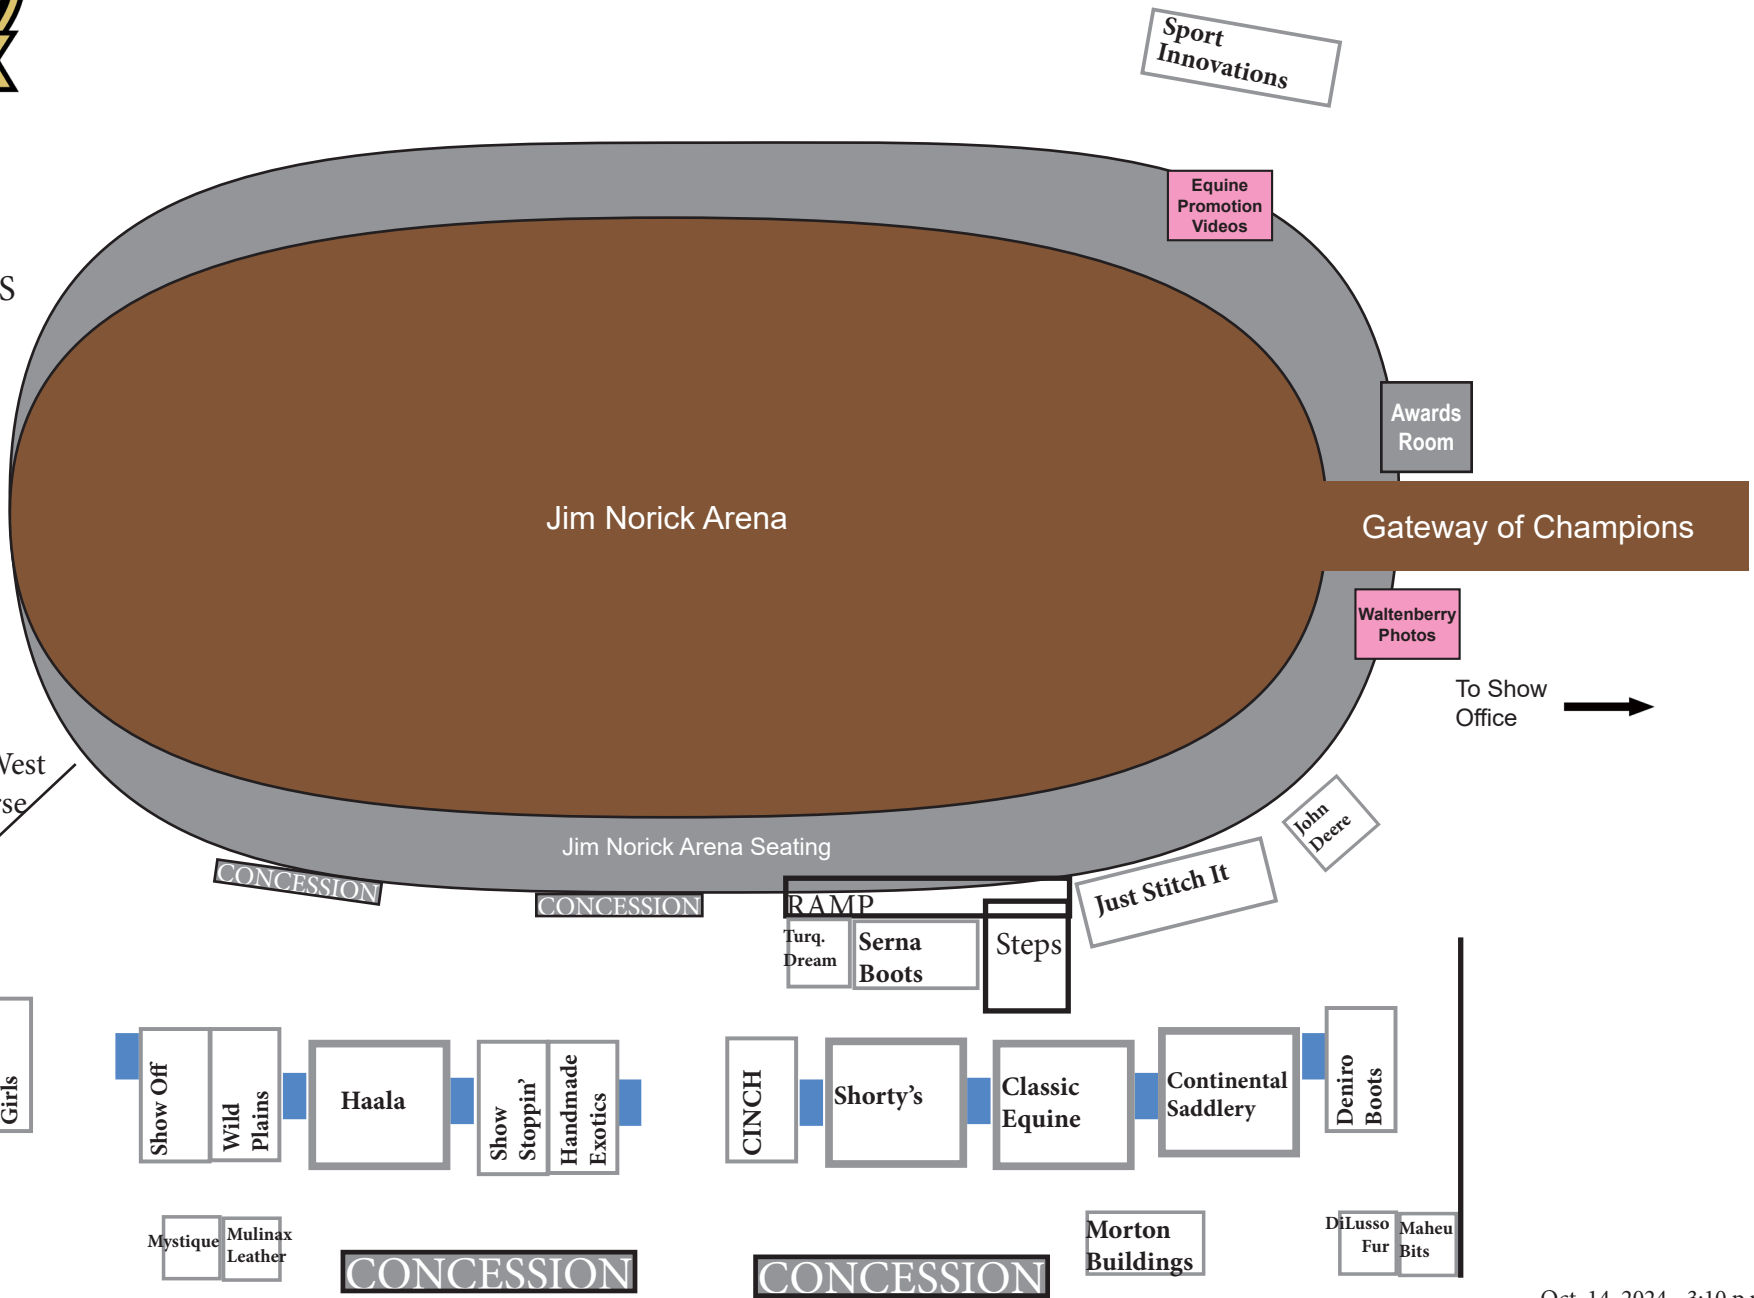

# 2024 NRHA Futurity JIM NORICK VENDOR MAP

This map is not drawn to scale and is intended for vendor location purposes only.